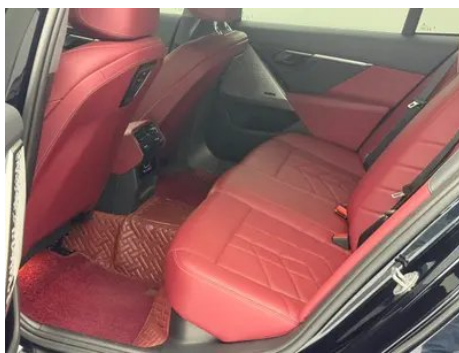

Vehicle Detail Report

BMW 5 Series 2025 530Li Leading Type M Sports suit

Basic Information

Brand	BMW
Mileage	22,000 km
Color	Black
First Registration	2025-02-01
Transfer Count	0

Vehicle Images

Vehicle Condition