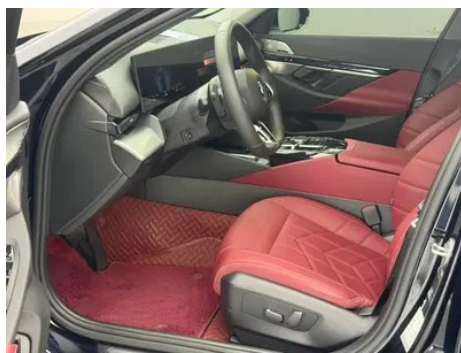

Vehicle Detail Report

BMW 5 Series 2025 530Li Leading Type M Sports suit

Basic Information

Brand	BMW
Mileage	22,000 km
Color	Black
First Registration	2025-02-01
Transfer Count	0

Vehicle Images

Vehicle Condition