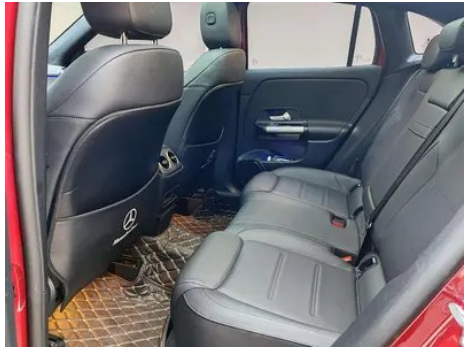

Vehicle Detail Report

Mercedes-Benz GLA 2022 GLA 200

Basic Information

Brand	Mercedes-Benz
Mileage	39,000 km
Color	Red
First Registration	2022-03-01
Transfer Count	1

Vehicle Images

Vehicle Condition

1. Original metal body panels with factory paint.