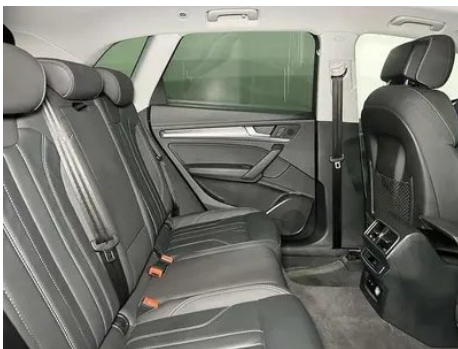

Vehicle Detail Report

Audi Q5L 2022 40T Deluxe Dynamic

Basic Information

Brand	Audi
Mileage	75,400 km
Color	Black
First Registration	2022-07-01
Transfer Count	0

Vehicle Images