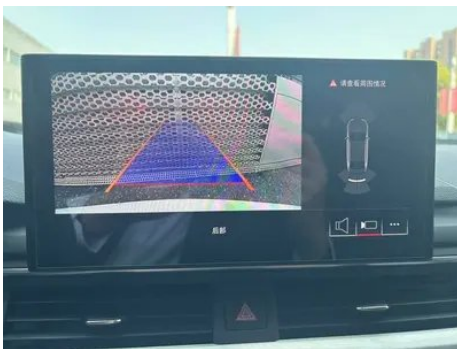

Vehicle Detail Report

Audi A4L 2024 40 TFSI Fashion dynamic type

Basic Information

Brand	Audi
Mileage	31,100 km
Color	White
First Registration	2024-07-01
Transfer Count	0

Vehicle Images