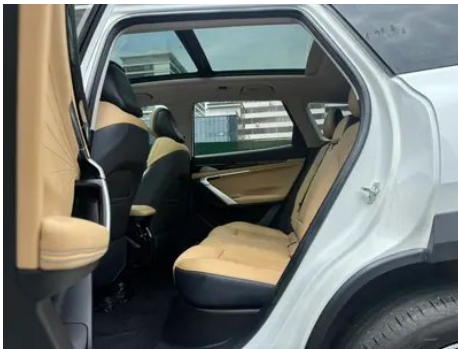

Vehicle Detail Report

Geely Boyue L 2023 1.5TD DCT Premium Trim

Basic Information

Brand	Geely
Mileage	54,000 km
Color	White
First Registration	2024-01-01
Transfer Count	0

Vehicle Images

Vehicle Condition

1. Original metal body panels with factory paint.