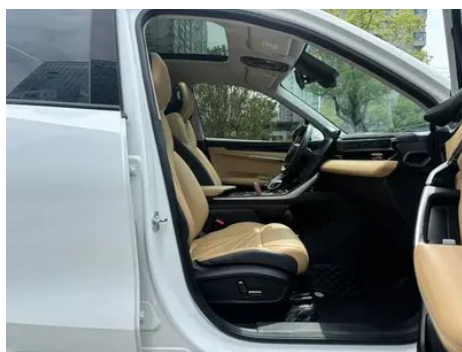

Vehicle Detail Report

Geely Boyue L 2023 1.5TD DCT Premium Trim

Basic Information

Brand	Geely
Mileage	54,000 km
Color	White
First Registration	2024-01-01
Transfer Count	0

Vehicle Images

Vehicle Condition

1. Original metal body panels with factory paint.