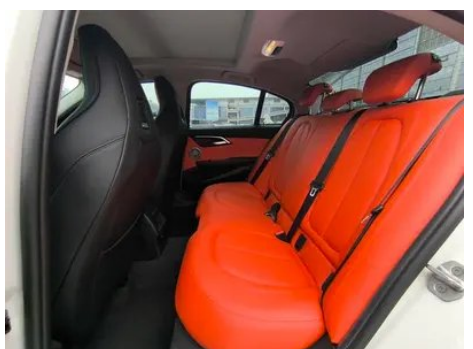

Vehicle Detail Report

BMW 1 Series 2021 125i M Sports Obsidian Night Edition

Basic Information

Brand	BMW
Mileage	45,000 km
Color	White
First Registration	2022-08-01
Transfer Count	0

Vehicle Images

Vehicle Condition