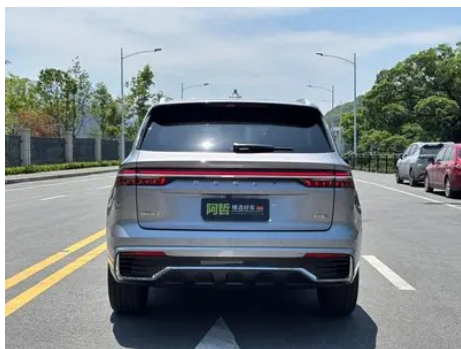

Vehicle Detail Report

Geely Monjaro 2025 2.0TD High-power automatic two-wheel drive oriental obsidian star version

Basic Information

Brand	Geely
Mileage	8,000 km
Color	Silver-gray
First Registration	2025-11-01
Transfer Count	0

Vehicle Images