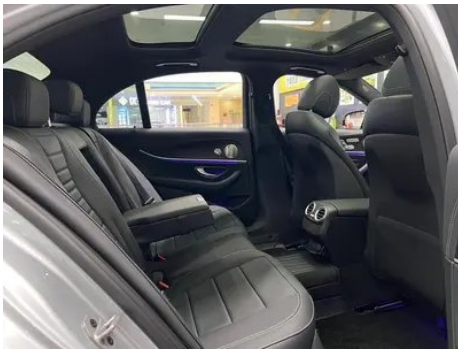

Vehicle Images

Vehicle Condition

1. Original metal body panels with factory paint.

Configuration Information

Model Information

Model Name	Mercedes-Benz E-Class (Imported) 2021 Restyling E 300 Sports version
Launch Date	2021.03