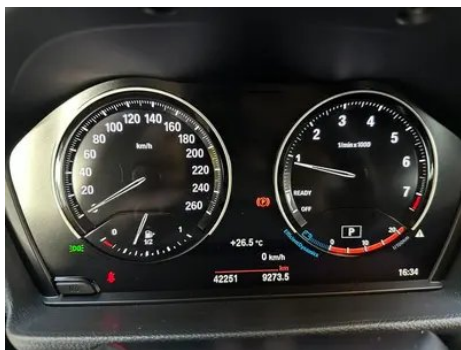

Vehicle Detail Report

BMW 1 Series 2021 Restyling 120i M Sports version

Basic Information

Brand	BMW
Mileage	42,000 km
Color	White
First Registration	2021-11-01
Transfer Count	0

Vehicle Images

Vehicle Condition