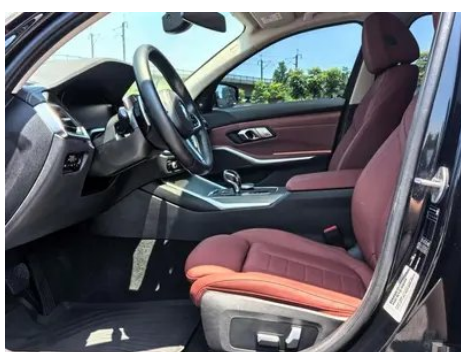

Vehicle Detail Report

BMW 3 Series 2021 325i M Sports Night Suit

Basic Information

Brand	BMW
Mileage	75,000 km
Color	Silver-gray
First Registration	2021-07-01
Transfer Count	0

Vehicle Images

Vehicle Condition