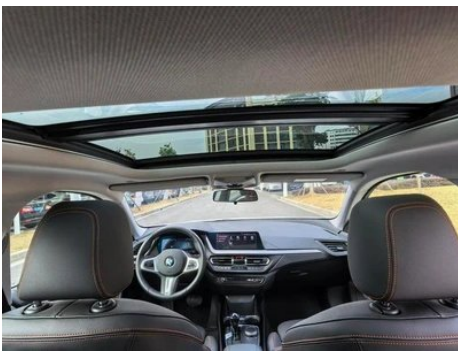

Vehicle Detail Report

BMW 2 Series 2023 225i Coupe M Sports Night Suit

Basic Information

Brand	BMW
Mileage	6,500 km
Color	White
First Registration	2025-01-01
Transfer Count	2

Vehicle Images

Vehicle Condition