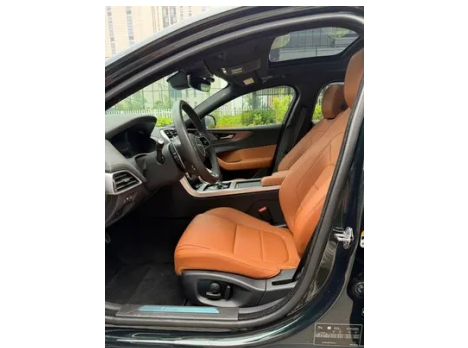

Vehicle Condition

1. Original metal body panels with factory paint.

Configuration Information

Model Information

Model Name	Jaguar XEL 2023 Model 2.0T 250PS R-DYNAMIC S Prestige Sport Edition
Launch Date	2023.02