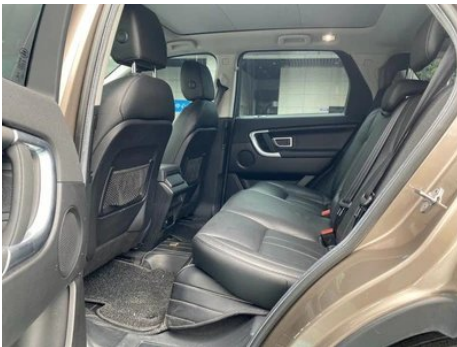

Vehicle Detail Report

Land Rover Discovery 2017 2.0T SE

Basic Information

Brand	Land Rover
Mileage	80,000 km
Color	Silver-gray
First Registration	2017-10-01
Transfer Count	2

Vehicle Images