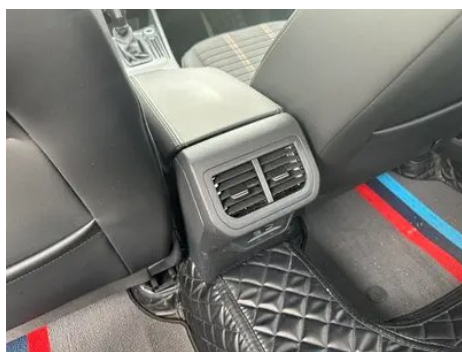

Vehicle Condition

1. Driver's seat rails and frame, Signs of removal. 2. Front passenger seat rails and frame, Signs of removal.

Configuration Information

Model Information

Model Name	Volkswagen Lavalida 2022 280TSI DSG Comfort Edition
Launch Date	2021.10

Basic parameters

Vehicle Class	compact car
Energy Type	Gasoline
Maximum Power (kW)	110