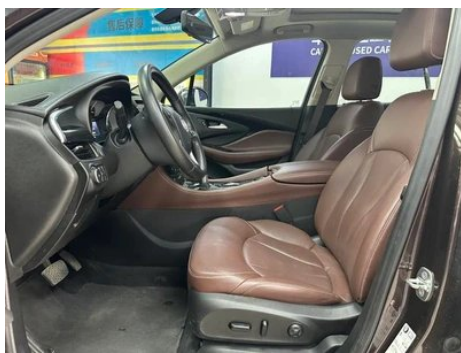

Vehicle Detail Report

Envision 2021 532T Two-wheel drive luxury type

Basic Information

Brand	Buick
Mileage	50,000 km
Color	Coffee color
First Registration	2022-07-01
Transfer Count	0

Vehicle Images