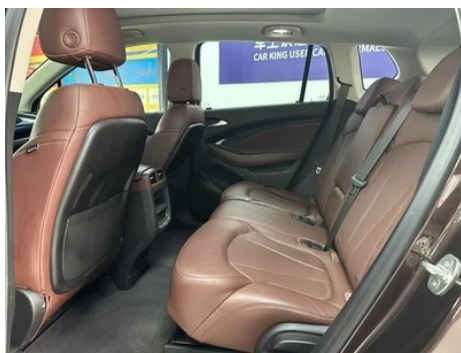

Vehicle Detail Report

Envision 2021 532T Two-wheel drive luxury type

Basic Information

Brand	Buick
Mileage	50,000 km
Color	Coffee color
First Registration	2022-07-01
Transfer Count	0

Vehicle Images