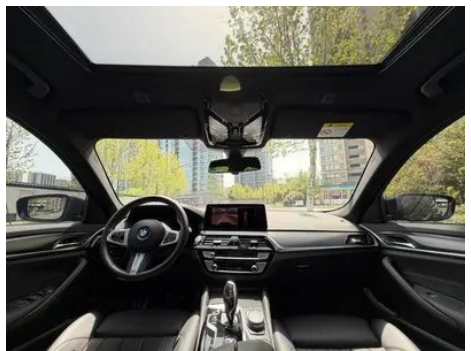

Vehicle Condition

1. Original metal body panels with factory paint.

Configuration Information

Model Information

Model Name	BMW 5 Series 2021 525i M Sports suit
Launch Date	2020.09

Basic parameters

Vehicle Class	Mid-size and large cars
Energy Type	Gasoline
Maximum Power (kW)	135
Maximum Torque (N·m)	290