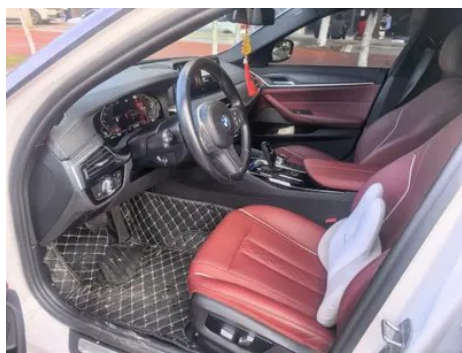

Vehicle Detail Report

BMW 5 Series 2023 530Li Leading Type M Sports suit

Basic Information

Brand	BMW
Mileage	22,000 km
Color	White
First Registration	2023-11-01
Transfer Count	0

Vehicle Images

Vehicle Condition