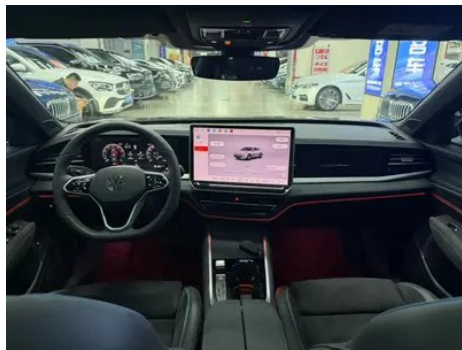

Vehicle Detail Report

Volkswagen Passat 2026 Pro 380TSI Star Dragon Edition

Basic Information

Brand	Volkswagen
Mileage	17,000 km
Color	Black
First Registration	2026-01-01
Transfer Count	0

Vehicle Images