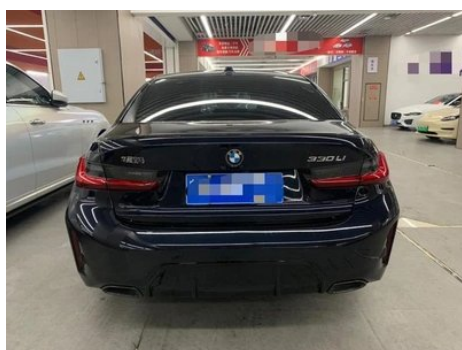

Vehicle Detail Report

BMW 3 Series 2025 330Li Premium Class M Sports Night Suit

Basic Information

Brand	BMW
Mileage	28,000 km
Color	Black
First Registration	2024-11-01
Transfer Count	0

Vehicle Images

Vehicle Condition

1. Inner side of right C-pillar, Scratch. 2. Driver's seat rails and frame, Signs of removal. 3. Front passenger seat rails and frame, Signs of removal. 4. Right rear quarter panel, Scrape.

Configuration Information