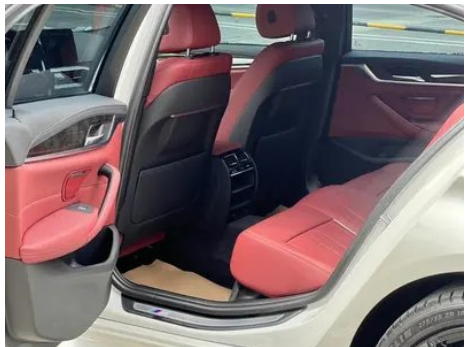

Vehicle Detail Report

BMW 5 Series 2022 525Li M Sports suit

Basic Information

Brand	BMW
Mileage	40,000 km
Color	White
First Registration	2022-05-01
Transfer Count	0

Vehicle Images

Vehicle Condition

1. Original metal body panels with factory paint.