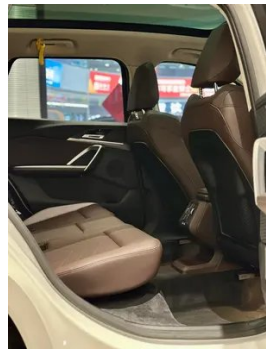

Vehicle Detail Report

BMW X1 2023 sDrive25Li M Sports suit

Basic Information

Brand	BMW
Mileage	15,700 km
Color	White
First Registration	2024-09-01
Transfer Count	0

Vehicle Images

Vehicle Condition

1. Original metal body panels with factory paint.