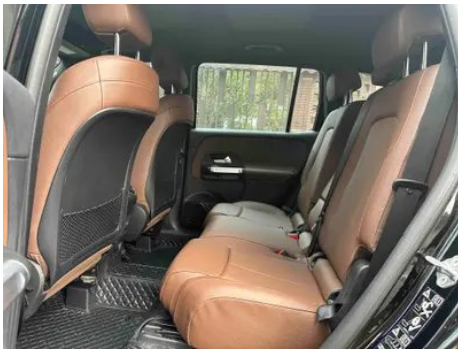

Vehicle Detail Report

Mercedes-Benz GLB 2021 GLB 200 Fashionable

Basic Information

Brand	Mercedes-Benz
Mileage	64,200 km
Color	Black
First Registration	2021-08-01
Transfer Count	0

Vehicle Images

Vehicle Condition