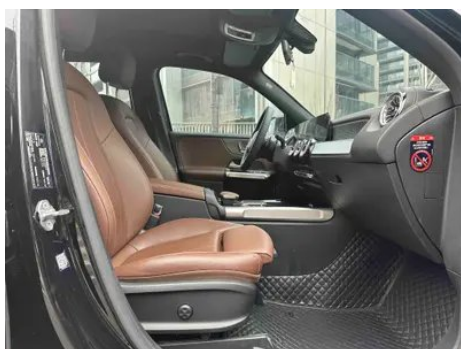

Vehicle Detail Report

Mercedes-Benz GLB 2021 GLB 200 Fashionable

Basic Information

Brand	Mercedes-Benz
Mileage	64,200 km
Color	Black
First Registration	2021-08-01
Transfer Count	0

Vehicle Images

Vehicle Condition

1. Radiator support, Signs of removal, Replaced. 2. Driver's seat rails and frame, Signs of removal. 3. Front passenger seat rails and frame, Signs of removal.

Configuration Information

Model Information