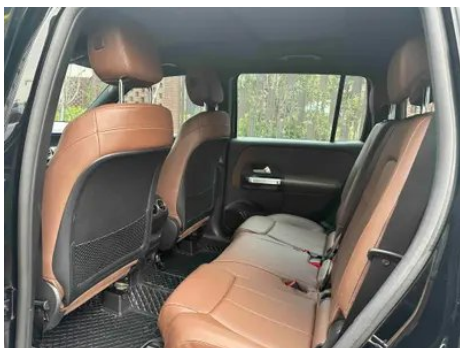

Vehicle Detail Report

Mercedes-Benz GLB 2021 GLB 200 Fashionable

Basic Information

Brand	Mercedes-Benz
Mileage	64,200 km
Color	Black
First Registration	2021-08-01
Transfer Count	0

Vehicle Images

Vehicle Condition

1. Radiator support, Signs of removal, Replaced. 2. Driver's seat rails and frame, Signs of removal. 3. Front passenger seat rails and frame, Signs of removal.

Configuration Information

Model Information