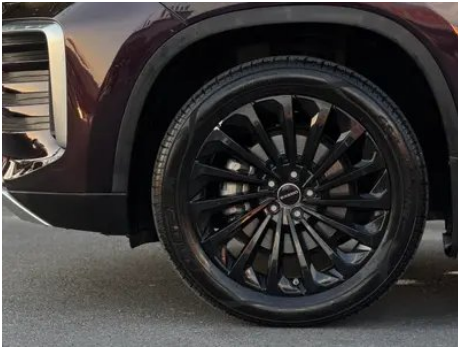

## Exeed Lingyun 2021 1.6T Two-Label Star Edition

### Basic Information

Brand	Exeed
Mileage	66,000 km
Color	Purple
First Registration	2021-01-01
Transfer Count	0

### Vehicle Images