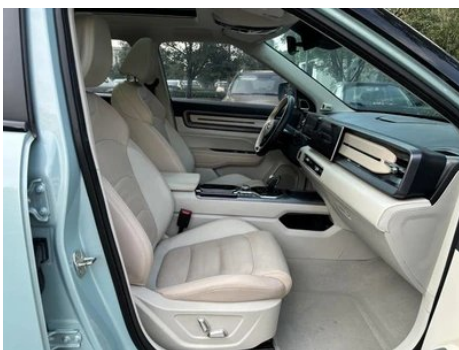

Vehicle Detail Report

Geely ICON 2023 1.5TD Chocolate alcohol version

Basic Information

Brand	Geely
Mileage	36,300 km
Color	Green
First Registration	2022-11-01
Transfer Count	0

Vehicle Images

Vehicle Condition