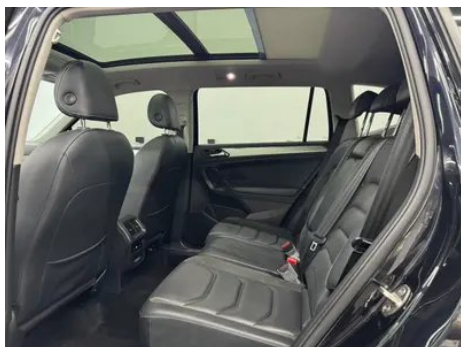

Vehicle Images

Vehicle Condition

1. Original metal body panels with factory paint.

Configuration Information

Model Information

Model Information (continued)

Model Name	Volkswagen Tiguan L 2020 330TSI Automatic two-wheel drive panoramic comfort version Country VI
Launch Date	2020.02