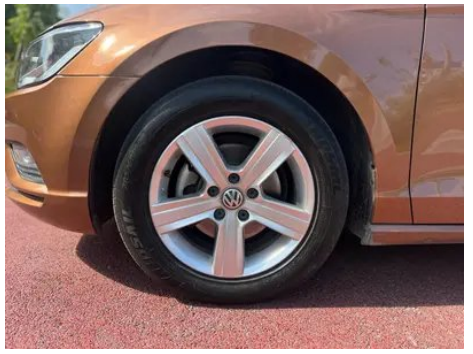

Vehicle Detail Report

Volkswagen Lamando 2018 230TSI DSG Fashion Edition

Basic Information

Brand	Volkswagen
Mileage	91,000 km
Color	Champagne color
First Registration	2018-09-01
Transfer Count	0

Vehicle Images

Vehicle Condition

1. Original metal body panels with factory paint.

Configuration Information

Model Information

Model Name	Volkswagen Lamando 2018 230TSI DSG Fashion Edition
Launch Date	2017.11

Basic parameters