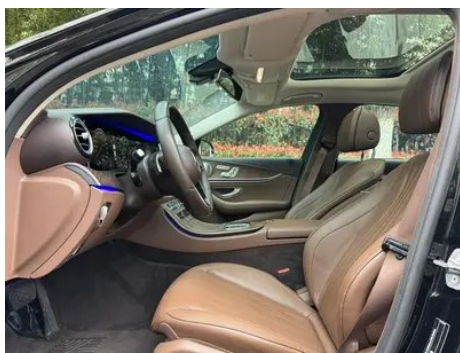

Vehicle Detail Report

Mercedes-Benz E-Class 2021 E 300 L Luxury
type Passenger car

Basic Information

Brand	Mercedes-Benz
Mileage	89,000 km
Color	Black
First Registration	2021-06-01
Transfer Count	0

Vehicle Images