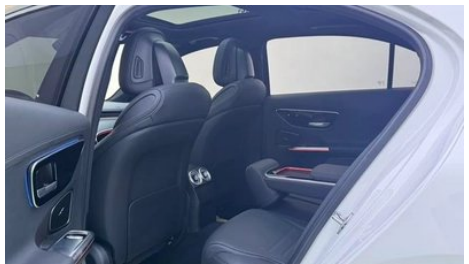

Vehicle Condition

1. Passenger seat rails and frame, Signs of disassembly.

Configuration Information

Model Information

Model Name	Mercedes-Benz C- Class 2023 Restyling C 260 L Sports version
Launch Date	2023.03