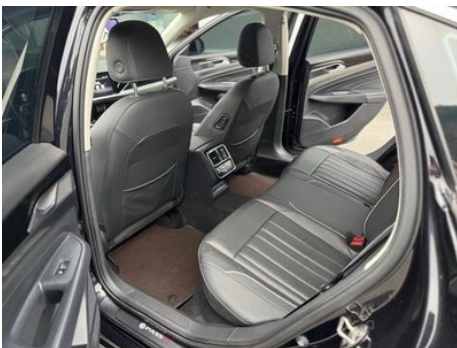

Vehicle Condition

1. Original metal body panels with factory paint.

Configuration Information

Model Information

Model Name	Passat 2023 Model Refresh 330TSI Starry Elite Edition
Launch Date	2023.03

Basic parameters