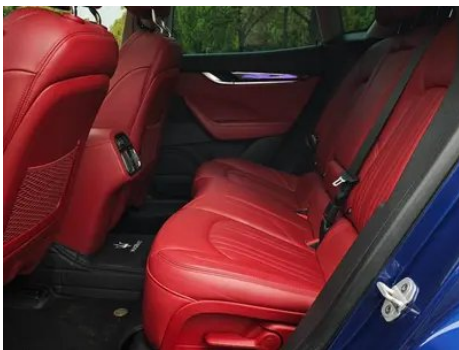

Vehicle Detail Report

Maserati Levante 2016 3.0T Levante

Basic Information

Brand	Maserati
Mileage	78,800 km
Color	Black
First Registration	2017-07-01
Transfer Count	1

Vehicle Images

Vehicle Condition

1. Left rear quarter panel, Dent. 2. Right rear quarter panel, Dent.