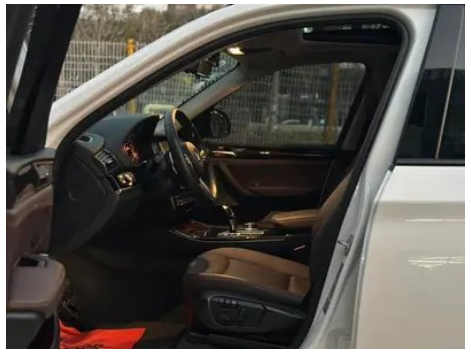

Vehicle Detail Report

BMW X3 2016 xDrive20i M Sporty

Basic Information

Brand	BMW
Mileage	86,000 km
Color	White
First Registration	2016-12-01
Transfer Count	0

Vehicle Images

Vehicle Condition

1. Heavy wear. 2. Trunk lid, Body panel repair. 3. Left rocker panel exterior trim, Scratch damage. 4. Right rocker panel exterior trim, Scratch damage. 5. Left headlight, Signs of removal. 6. Right headlight, Signs of removal.