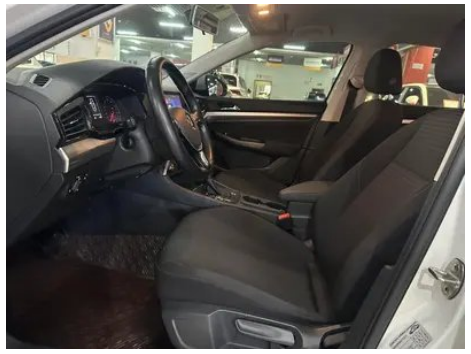

Vehicle Condition

1. Driver's seat rails and frame, Signs of removal. 2. Front passenger seat rails and frame, Signs of removal. 3. Left rear quarter panel, Deformation. 4. Right rear quarter panel, Paint repair, Body panel repair.

Configuration Information

Model Information