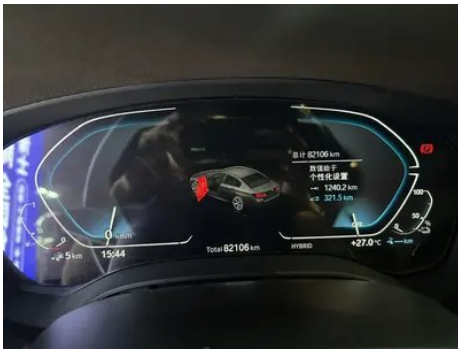

Vehicle Detail Report

BMW 5 Series 2022 535Le Luxury Set

Basic Information

Brand	BMW
Mileage	82,000 km
Color	Black
First Registration	2022-05-01
Transfer Count	0

Vehicle Images

Vehicle Condition

1. Right rocker panel, Scratch damage. 2. Driver's seat rails and frame, Signs of removal.