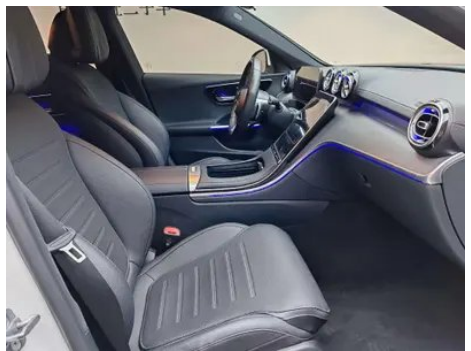

Vehicle Condition

1. Right front frame rail, Scratch. 2. Left rear quarter panel, Paint repair, Body panel repair.

Configuration Information

Model Information

Model Name	Mercedes-Benz C-Class 2024 Change to three C 260 L Sports version
Launch Date	2024.05