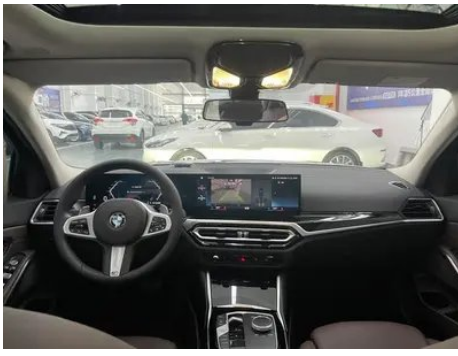

Vehicle Condition

1. Original metal body panels with factory paint.

Configuration Information

Model Information

Model Name	BMW 3 Series 2023 320Li M Sports suit
Launch Date	2022.08

Basic parameters

Vehicle Class	Mid-size car
Energy Type	Gasoline
Maximum Power (kW)	115
Maximum Torque (N·m)	250
Transmission	8-gear manual integration
Body Type	Sedan
Engine	2.0T 156 horsepower L4
Dimensions (L×W×H) (mm)	4838*1827*1454
Official 0-100 km/h Acceleration (s)	9.1
Top Speed (km/h)	222
Curb Weight (kg)	1601
Maximum Gross Weight (kg)	2055
WLTP Combined Fuel Consumption (L/100km)	6.9

engine

Engine Model	B48B20C
Displacement (mL)	1998
Displacement (L)	2.0
Induction Type	Turbocharging
Cylinder Arrangement	L