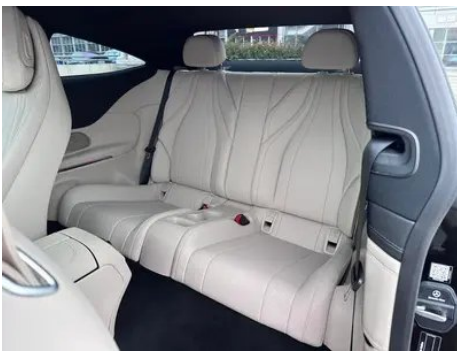

Vehicle Detail Report

Mercedes-Benz CLE 2025 CLE 260 Coupe

Basic Information

Brand	Mercedes-Benz
Mileage	11,000 km
Color	Black
First Registration	2025-04-01
Transfer Count	0

Vehicle Images

Vehicle Condition