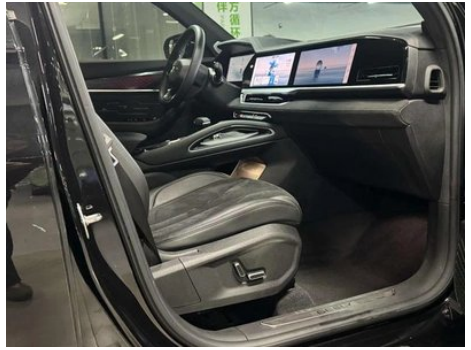

Vehicle Images

Vehicle Condition

1. Original metal body panels with factory paint.

Configuration Information

Model Information

Model Name	Manjaro 2024 2.0TD High Power Automatic Two-Drive Skyline Edition
Launch Date	2023.09