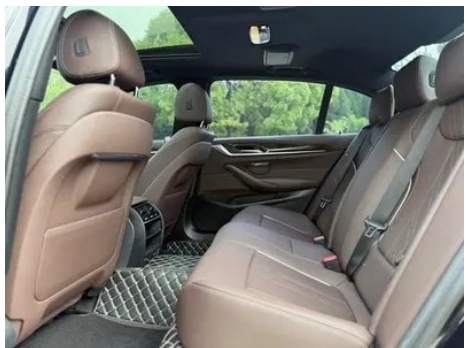

Vehicle Detail Report

BMW 5 Series 2022 Second change 525Li M Sports suit

Basic Information

Brand	BMW
Mileage	20,000 km
Color	Black
First Registration	2022-06-01
Transfer Count	0

Vehicle Images

Vehicle Condition