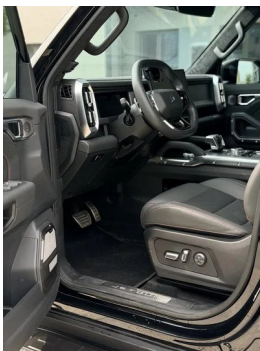

Vehicle Detail Report

Jetour T2 2023 2.0TD Four-wheel drive Conquer PRO

Basic Information

Brand	Jetour
Mileage	20,900 km
Color	Black
First Registration	2024-06-01
Transfer Count	0

Vehicle Images