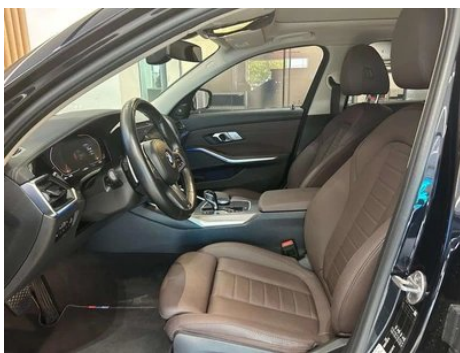

Vehicle Detail Report

BMW 3 Series 2021 Restyling 325Li M Sports Night Suit

Basic Information

Brand	BMW
Mileage	83,000 km
Color	Black
First Registration	2021-07-01
Transfer Count	0

Vehicle Images