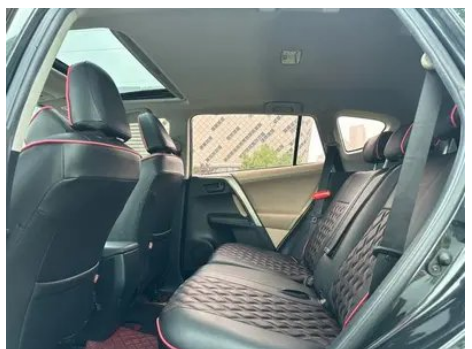

Vehicle Detail Report

Toyota RAV4 2015 2.0L CVT Two-Drive Fashion Edition

Basic Information

Brand	Toyota
Mileage	102,000 km
Color	Black
First Registration	2015-04-01
Transfer Count	0

Vehicle Images

Vehicle Condition