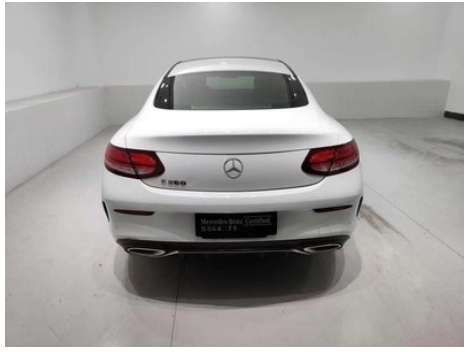

Vehicle Detail Report

Mercedes-Benz C- Class (Imported) 2020 C 260 Coupe

Basic Information

Brand	Mercedes-Benz
Mileage	55,000 km
Color	White
First Registration	2020-09-01
Transfer Count	1

Vehicle Images

Vehicle Condition