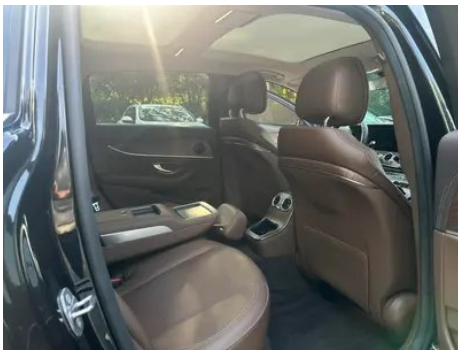

Vehicle Condition

1. Right upper side rail, Paint repair. 2. Right rear quarter panel, Paint repair.

Configuration Information

Model Information

Model Name	Mercedes-Benz E-Class 2022 E 260 L
Launch Date	2021.10

Basic parameters

Vehicle Class	Mid-size and large cars
Energy Type	Gasoline
Maximum Power (kW)	145
Maximum Torque (N·m)	320