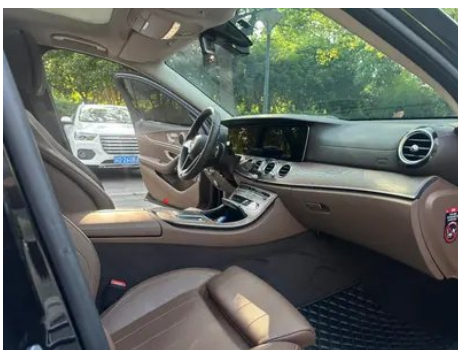

Vehicle Detail Report

Mercedes-Benz E-Class 2022 E 260 L Passenger car

Basic Information

Brand	Mercedes-Benz
Mileage	68,000 km
Color	Black
First Registration	2022-08-01
Transfer Count	0

Vehicle Images

Vehicle Condition

1. Right upper side rail, Paint repair. 2. Right rear quarter panel, Paint repair.

Configuration Information

Model Information

Model Name	Mercedes-Benz E-Class 2022 E 260 L
Launch Date	2021.10

Basic parameters