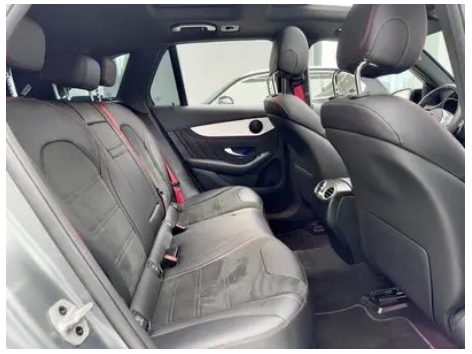

Vehicle Condition

1. Original metal body panels with factory paint.

Configuration Information

Model Information

Model Name	Mercedes-Benz Mercedes-AMG GLC AMG 2022 AMG GLC 43 4MATIC