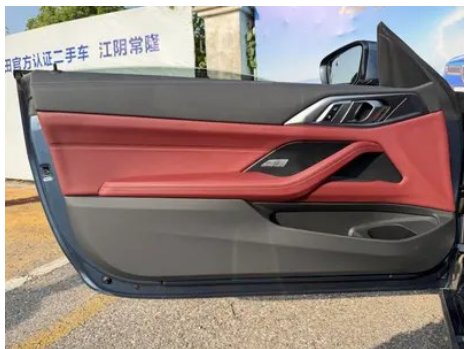

Vehicle Detail Report

BMW 4 Series 2022 425i M Sports suit

Basic Information

Brand	BMW
Mileage	28,700 km
Color	Blue
First Registration	2022-08-01
Transfer Count	1

Vehicle Images

Vehicle Condition

1. Right rear quarter panel, Deformation.