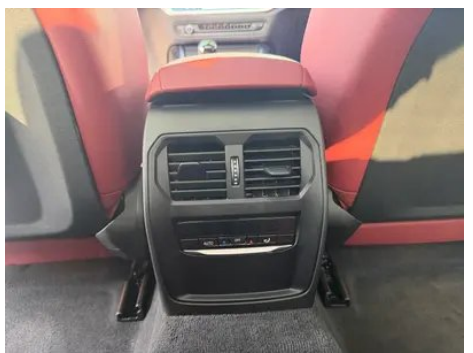

Vehicle Detail Report

BMW 4 Series 2022 425i M Sports suit

Basic Information

Brand	BMW
Mileage	28,700 km
Color	Blue
First Registration	2022-08-01
Transfer Count	1

Vehicle Images

Vehicle Condition

1. Right rear quarter panel, Deformation.