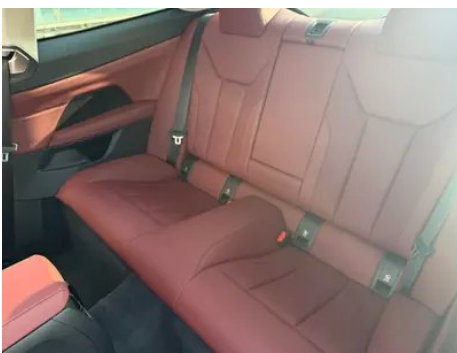

Vehicle Detail Report

BMW 4 Series 2022 425i M Sports suit

Basic Information

Brand	BMW
Mileage	28,700 km
Color	Blue
First Registration	2022-08-01
Transfer Count	1

Vehicle Images

Vehicle Condition

1. Right rear quarter panel, Deformation.