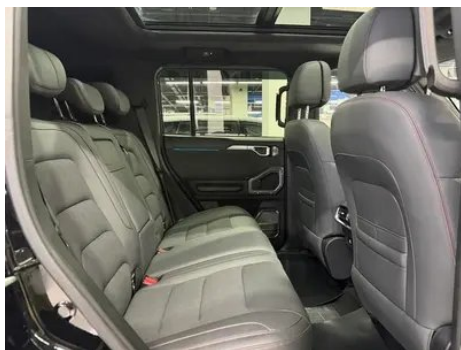

Vehicle Detail Report

Jetour T2 2023 2.0TD Four-wheel drive Time travel PRO

Basic Information

Brand	Jetour
Mileage	19,000 km
Color	Black
First Registration	2024-01-01
Transfer Count	0

Vehicle Images