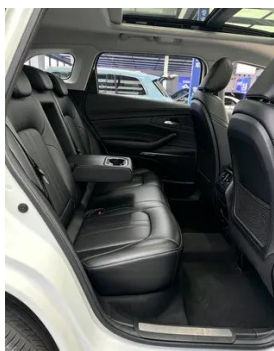

Vehicle Detail Report

Exeed Lingyun 2020 1.6T Two-Drive Star Edition

Basic Information

Brand	Exeed
Mileage	94,000 km
Color	White
First Registration	2020-12-01
Transfer Count	0

Vehicle Images