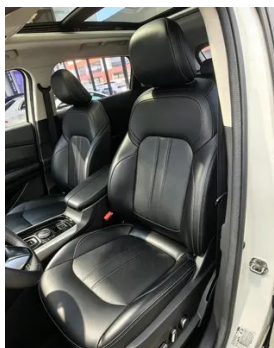

Vehicle Condition

1. Left rocker panel, Scratch damage. 2. Driver's seat rails and frame, Signs of removal. 3. Front passenger seat rails and frame, Signs of removal.

Configuration Information

Model Information

Model Name	Exeed Lingyun 2020 1.6T Two-Drive Star Edition
Launch Date	2019.11

Basic parameters

Vehicle Class	Mid-size SUV
Energy Type	Gasoline
Maximum Power (kW)	145