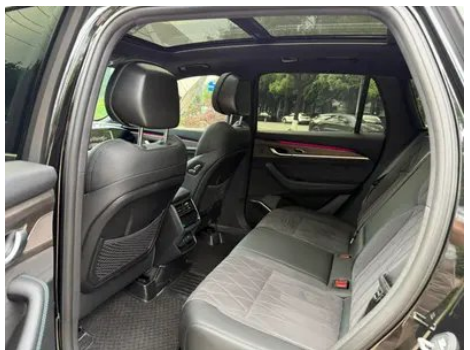

Vehicle Images

Vehicle Condition

1. Original metal body panels with factory paint.

Configuration Information

Model Information

Model Name	Geely Monjaro 2025 Oriental Yao 2.0TD Automatic SisStar Edition
Launch Date	2024.10