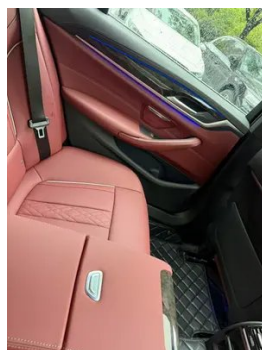

Vehicle Detail Report

BMW 5 Series 2022 Second change 525Li M Sports suit

Basic Information

Brand	BMW
Mileage	67,000 km
Color	Black
First Registration	2022-03-01
Transfer Count	0

Vehicle Images

Vehicle Condition