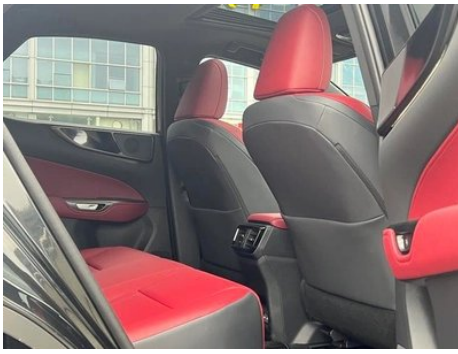

Vehicle Detail Report

Lexus NX 2025 200 Precursor FUN

Basic Information

Brand	Lexus
Mileage	100 km
Color	Black
First Registration	2026-01-01
Transfer Count	0

Vehicle Images

Vehicle Condition

1. Original metal body panels with factory paint.